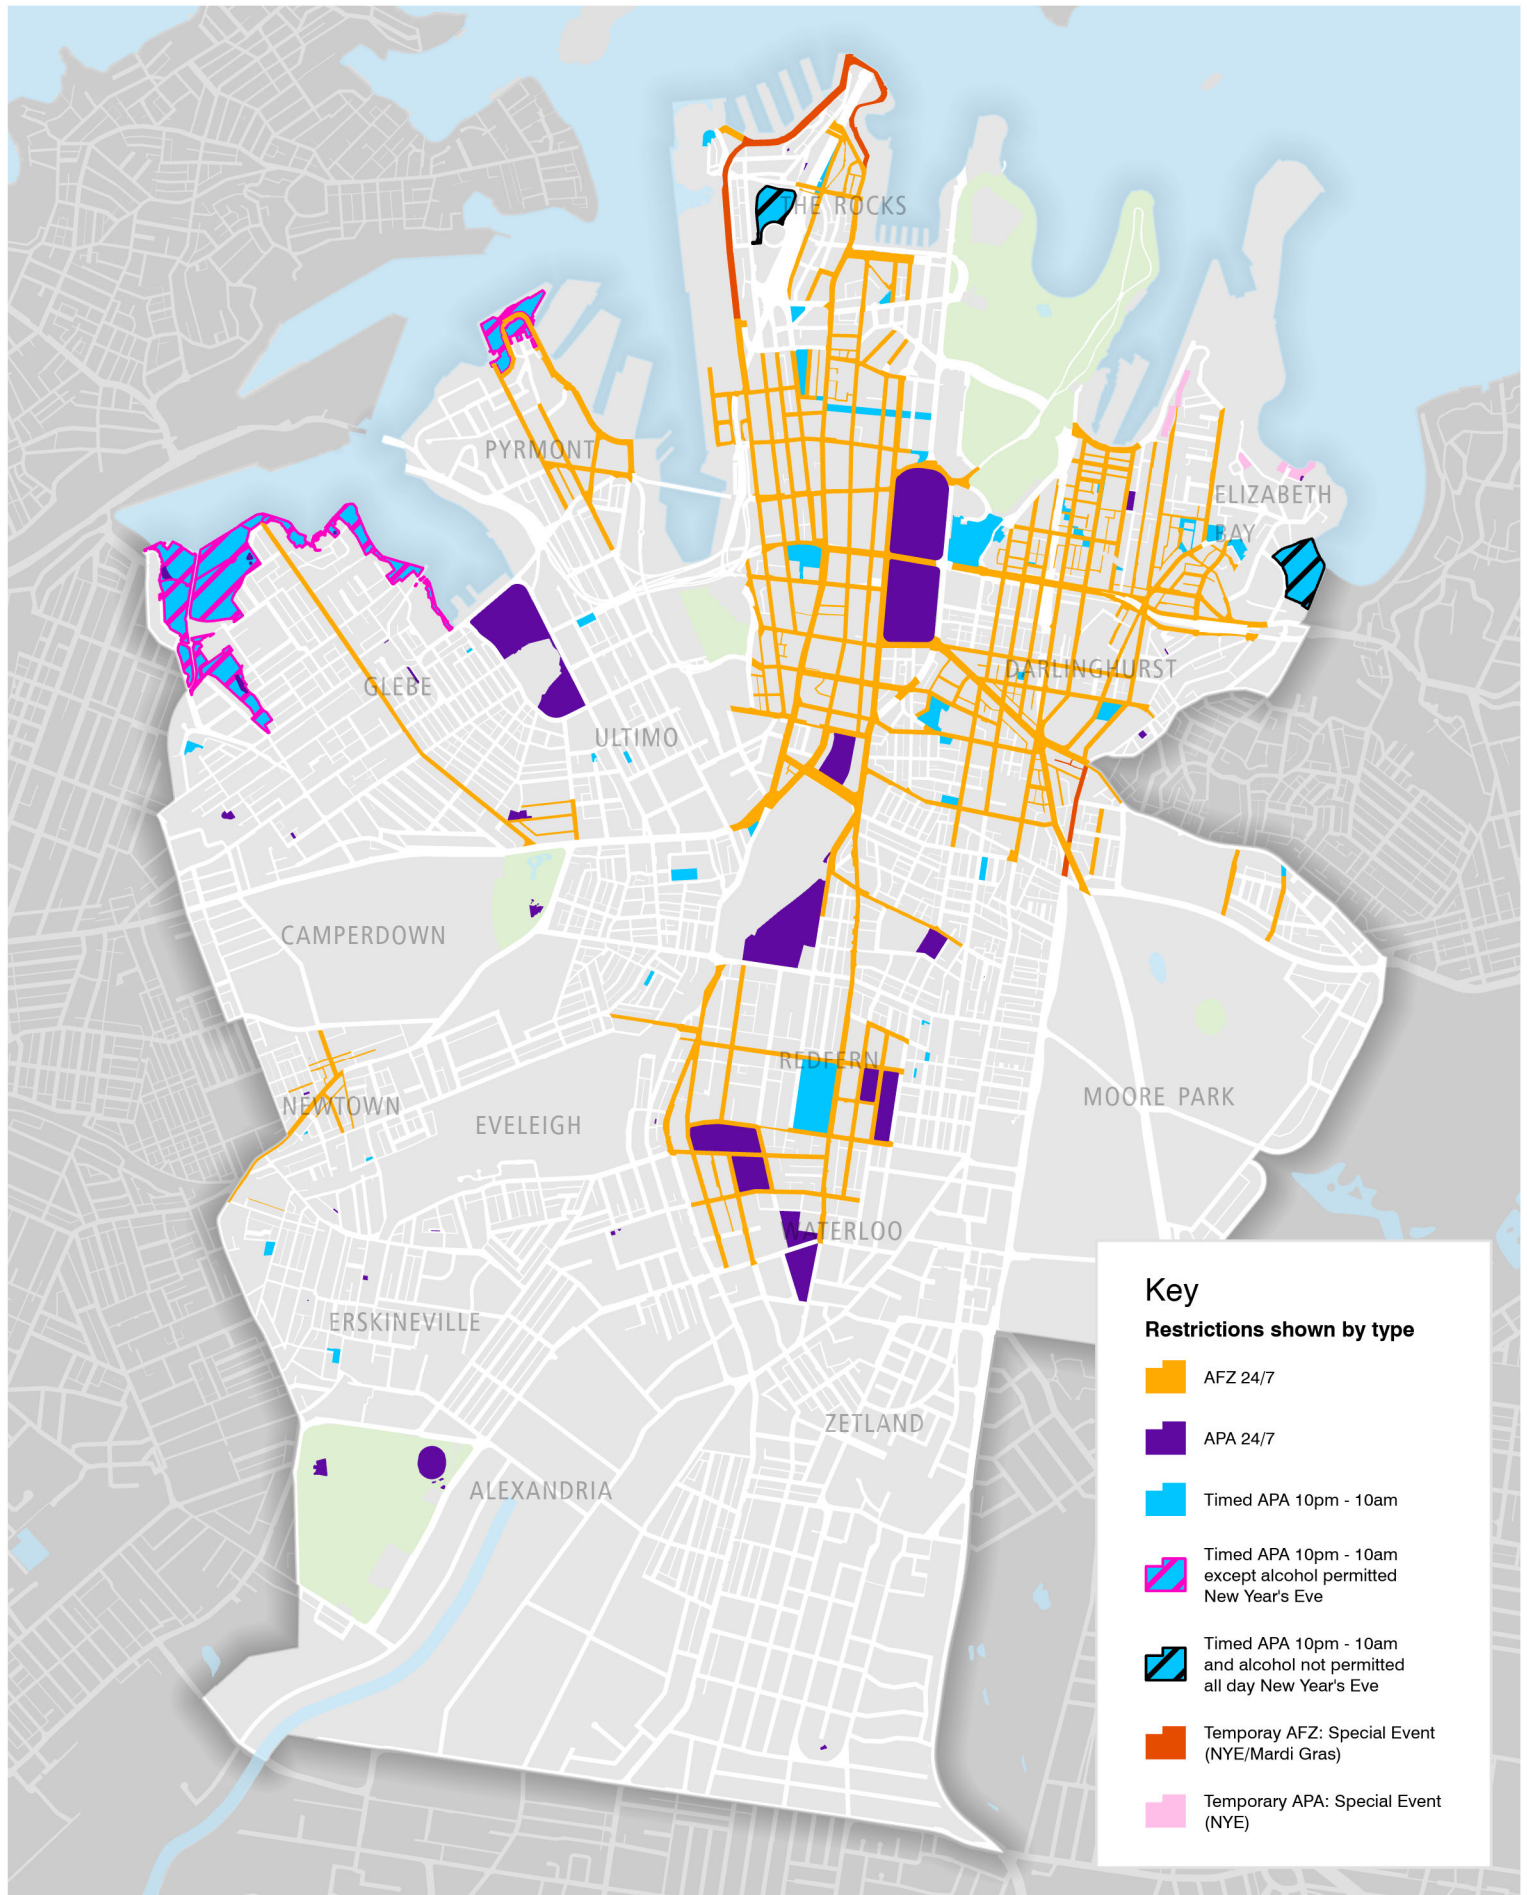

Alcohol restrictions proposed for public exhibition - by type

Key

Restrictions shown by type

- AFZ 24/7
- APA 24/7
- Timed APA 10pm - 10am
- Timed APA 10pm - 10am except alcohol permitted New Year's Eve
- Timed APA 10pm - 10am and alcohol not permitted all day New Year's Eve
- Temporary AFZ: Special Event (NYE/Mardi Gras)
- Temporary APA: Special Event (NYE)